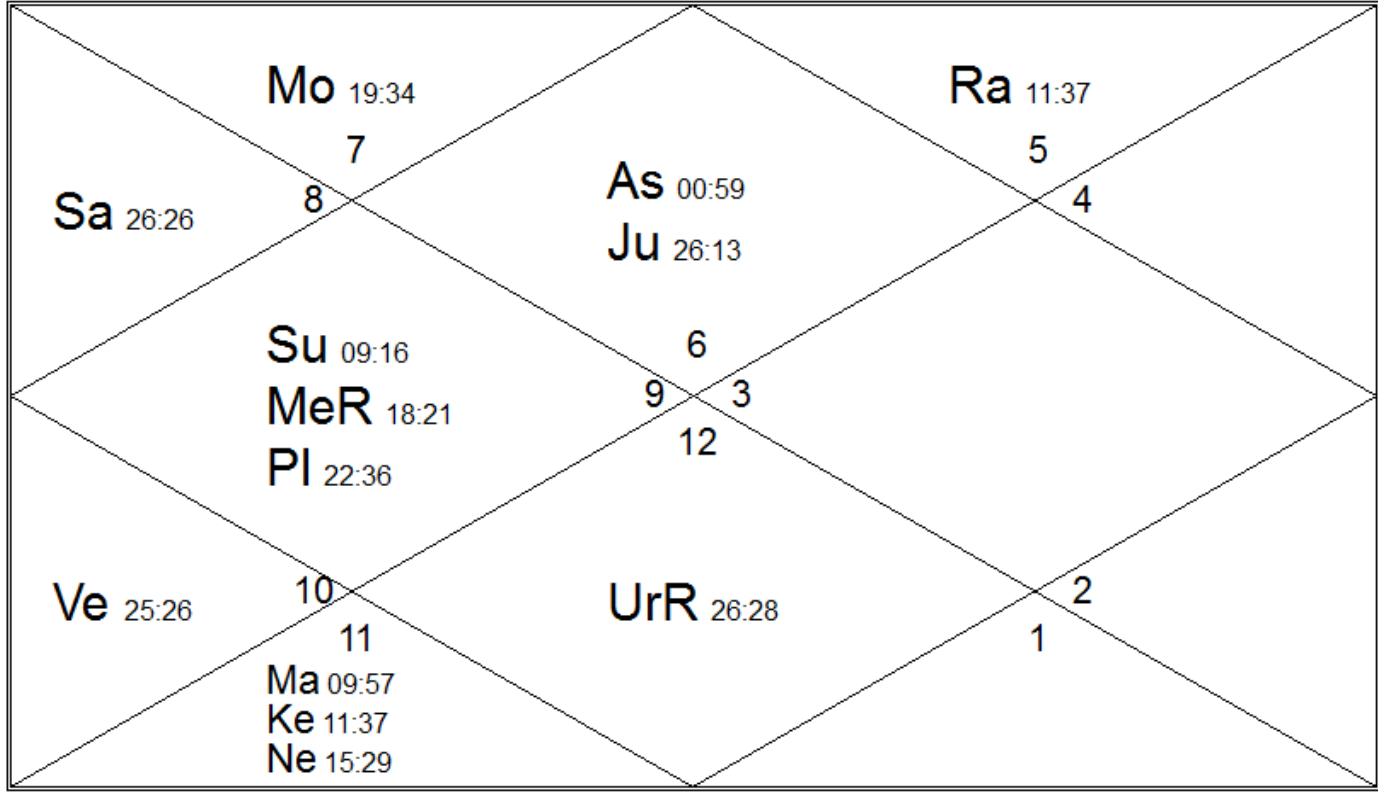

Your Question Chart

Cyber