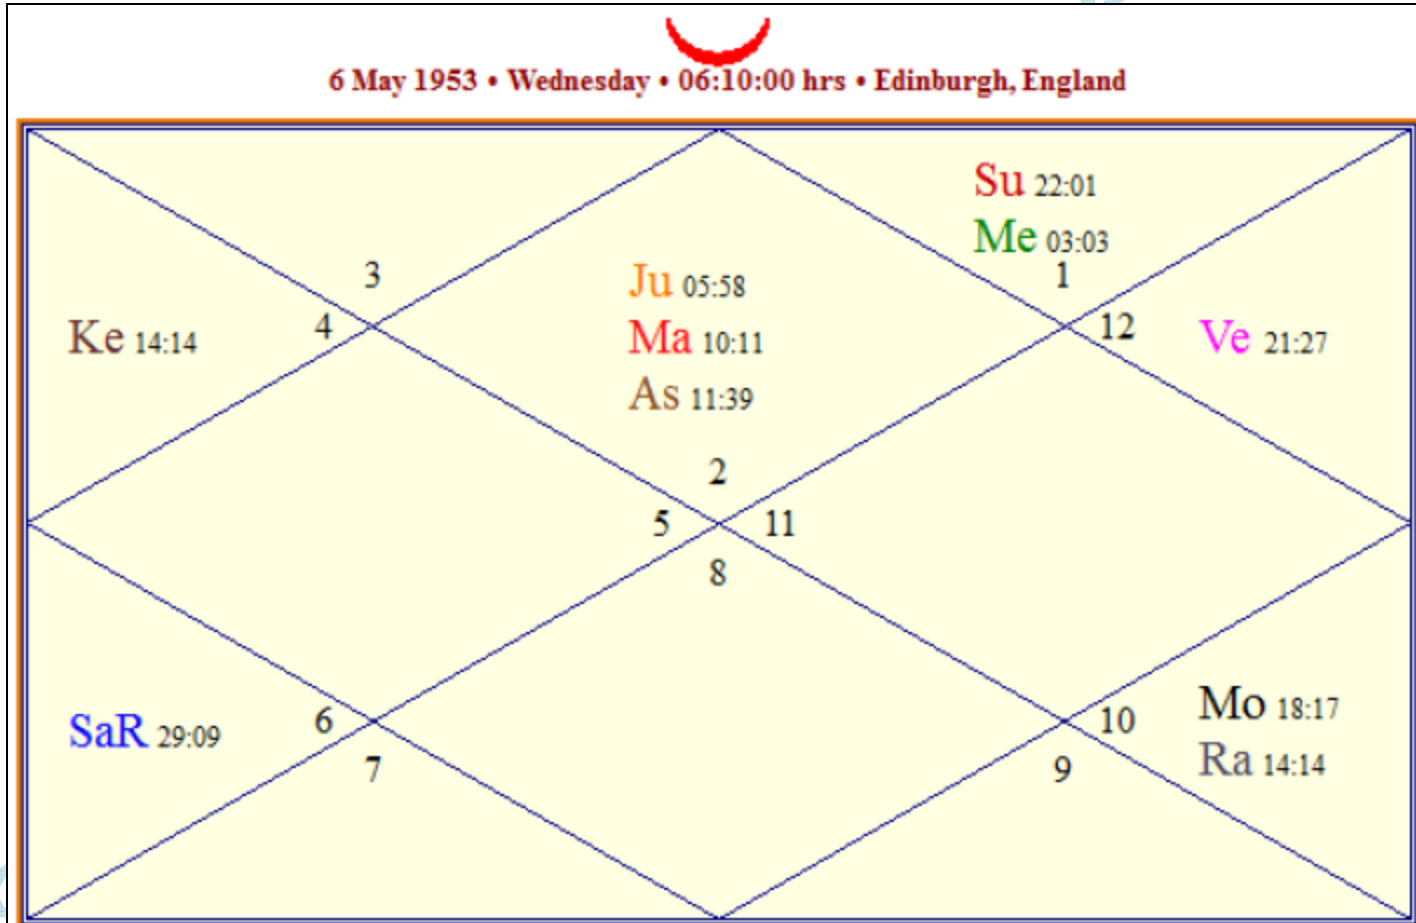

Your Birth Details

| | |
|----------------|---------------|
| Name | ABC |
| Date Of Birth | MM/DD/YYYY |
| Time Of Birth | HH:MM:SS |
| Place of Birth | City, Country |

Your Vedic Birth Chart

Brief Description Of Your Vedic Birth Chart