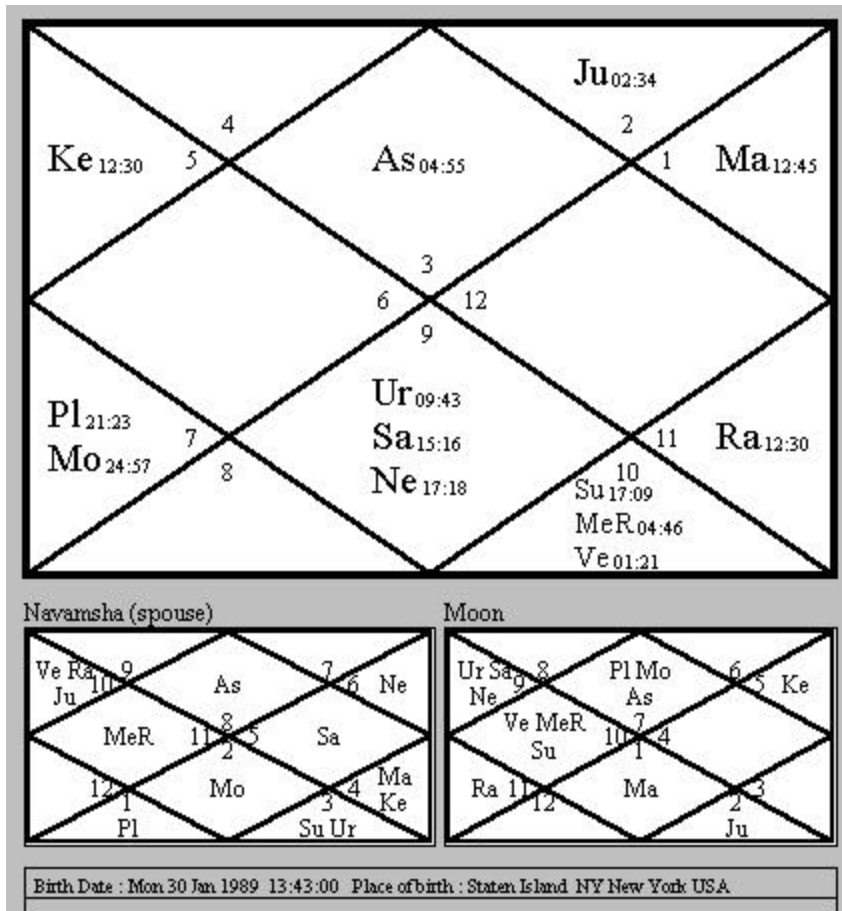

Your Horoscope Chart:

The Vedic Map of Heaven at the date, time and place of your birth

Your Ascendant (Janma Lagna)	Gemini
Your Moon Sign (Janma Rashi)	Libra
Your Vedic Sun Sign	Capricorn
Your Birth Star (Janma Nakshatra)	Vishakha, 2nd Phase
Retrograde Planet/s	Mercury
Combust Planet/s	None
Exalted Planet/s	None
Debilitated Planet/s	None

For each person, at the time and place of birth, there is a specific astronomical pattern in the heavens. This sky model is recorded from a distinct geographical point. Astrologers document this planet-earth-sky pattern and it is known as a Chart, which records the following:

- Where the Planets are in the sky-by listing their location in a constellation or Sign of the Zodiac.